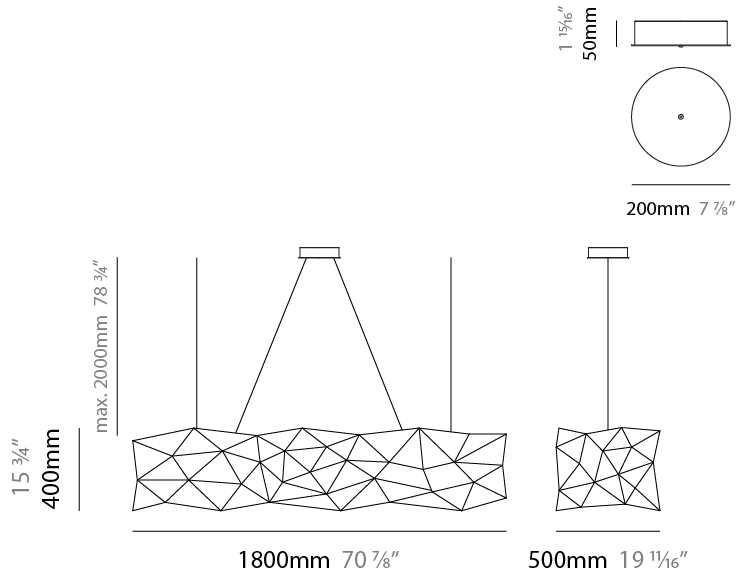

base number   LED Dimming   Color Temperature   Finish Options

1. To build a product code in our configurator select the specify button on the base model # product page
2. To build a manual product code on this datasheet choose from the options listed below in blue font and add the suffix to the base model #

GENERAL

Series: Universe Abstract
Brand: Quasar
Division: Design
Mounting Type: Suspension
Mounting Location: Ceiling
Subcategory: Ambient

PHYSICAL

Shape: Abstract
Length (mm): 1800
Length (in): 70 ⁷/₈
Width (mm): 500
Width (in): 19 ¹¹/₁₆
Height (mm): 400
Height (in): 15 ³/₄
Max. Overall Height (mm): 2400
Max. Overall Height (in): 92 ¹/₂
Light Distribution: Omnidirectional
Fixture Finish: [NIC / BRA / BBR](#)
Fixture Material: Metal
Upon Request: Custom Sizes

ELECTRICAL

Number of Lamps: 60 + 1
Lamp Type: LED Retrofit
Input Wattage (W): 26.8
Bulb Included: Bulb Included
Max. Wattage Per Lamp (W): 0.33 + 7
Lamp Base: E10 + GU10
Dimming: [Non-Dimming / Phase Dimming (120vac Only)](#)
Driver Included: Yes
Driver Location: Integrated
Driver Type: Constant Voltage - 120/277Vac
Driver Class: Class 2
Input Voltage (V): 120 - 277
Output Voltage (V): 12
Lamp Voltage (V): 12
Upon Request: (Not included - see components) Integral: 0-10Vdc dimming

LED

Color Temperature (°K): [2600 / 3000 / 3500](#)
CRI: >90 CRI
Lamp Life (hrs): 50000

OPTICAL

RATINGS AND CERTIFICATIONS

Certified By: Certified for North American Standards
IP rating: IP20