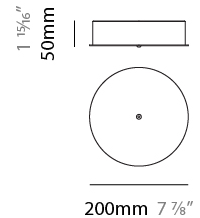

GENERAL

Series: Universe Abstract
Brand: Quasar
Division: Design
Mounting Type: Suspension
Mounting Location: Ceiling
Subcategory: Ambient

PHYSICAL

Shape: Abstract
Length (mm): 1800
Length (in): 70 ⁷/₈
Width (mm): 500
Width (in): 19 ¹¹/₁₆
Height (mm): 400
Height (in): 15 ³/₄
Max. Overall Height (mm): 2400
Max. Overall Height (in): 92 ¹/₂
Light Distribution: Omnidirectional
Weight (kg): 4.5
Weight (lbs): 9.9
[Fixture Finish: NIC / BRA / BBR](#)
Fixture Material: Metal
Upon Request: Custom Sizes

ELECTRICAL

Number of Lamps: 60
Lamp Type: LED Retrofit
Input Wattage (W): 21.78
Bulb Included: Bulb Included
Max. Wattage Per Lamp (W): 0.33
Lamp Base: E10
[Dimming: Non-Dimming / Phase Dimming (120vac Only)](#)
Driver Included: Yes
Driver Location: Integrated
Driver Type: Constant Voltage - 120/277Vac
Driver Class: Class 2
Input Voltage (V): 120 - 277
Output Voltage (V): 12
Lamp Voltage (V): 12
Upon Request: (Not included - see components) Integral: 0-10Vdc dimming

LED

[Color Temperature (°K): 2600 / 3000 / 3500](#)
Max. Delivered Lumen (lm): 1380 (2600K)
CRI: >90 CRI
Lamp Life (hrs): 50000

OPTICAL

RATINGS AND CERTIFICATIONS

Certified By: Certified for North American Standards
IP rating: IP20

PROJECT
TYPE
SPECIFIER
QUANTITY
DATE