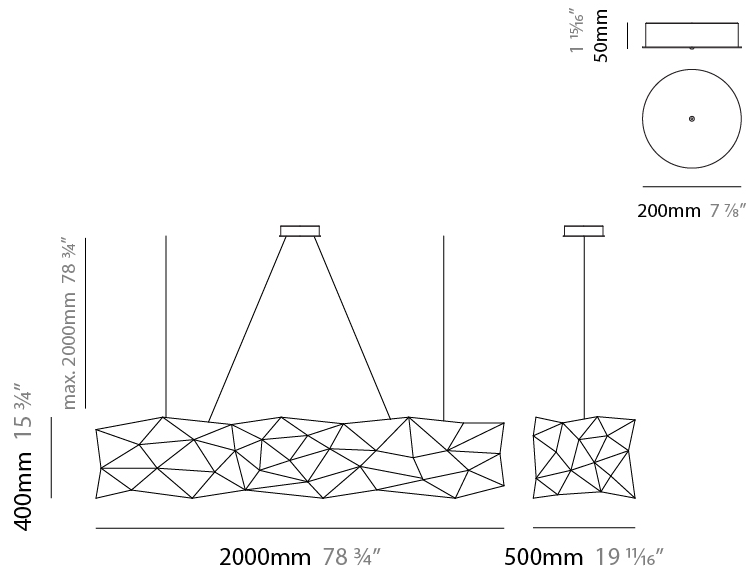

1. To build a product code in our configurator select the specify button on the base model # product page
2. To build a manual product code on this datasheet choose from the options listed below in blue font and add the suffix to the base model #

GENERAL

Series: Universe Abstract
Brand: Quasar
Division: Design
Mounting Type: Suspension
Mounting Location: Ceiling
Subcategory: Ambient

PHYSICAL

Shape: Abstract
Length (mm): 2000
Length (in): 78 ¾
Width (mm): 500
Width (in): 19 11/16
Height (mm): 400
Height (in): 15 ¾
Max. Overall Height (mm): 2000
Max. Overall Height (in): 78 ¾
Light Distribution: Omnidirectional
Weight (kg): 4.5
Weight (lbs): 9.9
[Fixture Finish: NIC / BRA / BBR](#)
Fixture Material: Metal
Upon Request: Custom Sizes

ELECTRICAL

Number of Lamps: 70
Lamp Type: LED Retrofit
Input Wattage (W): 23.1
Bulb Included: Bulb Included
Max. Wattage Per Lamp (W): 0.33
Lamp Base: E10
[Dimming: Non-Dimming / Phase Dimming (120vac Only)](#)
Driver Included: Yes
Driver Location: Integrated
Driver Type: Constant Voltage - 120/277Vac
Driver Class: Class 2
Input Voltage (V): 120 - 277
Output Voltage (V): 12
Lamp Voltage (V): 12
Upon Request: (Not included - see components) Integral: 0-10Vdc dimming

LED

[Color Temperature (°K): 2600 / 3000 / 3500](#)
Max. Delivered Lumen (lm): 1610 (2600K)
CRI: >90 CRI
Lamp Life (hrs): 50000

OPTICAL

RATINGS AND CERTIFICATIONS

Certified By: Certified for North American Standards
IP rating: IP20