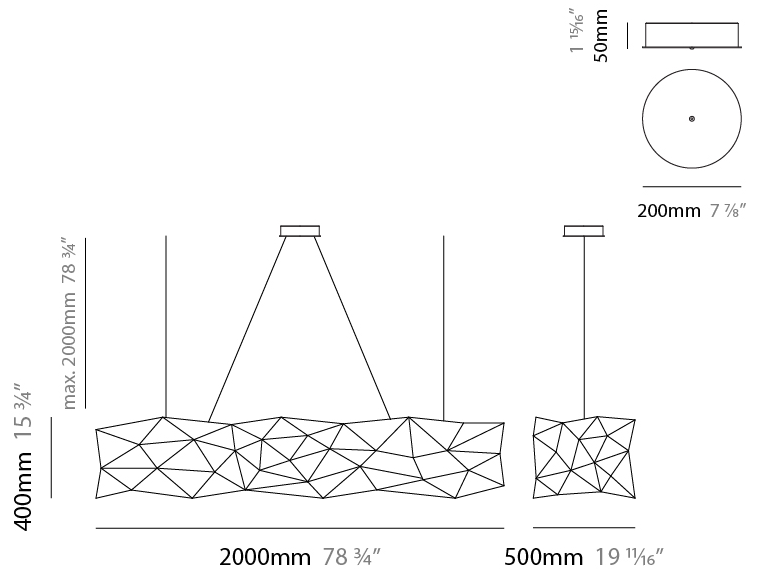

D101363-

base number   LED   Color   Finish
Dimming   Temperature   Options

1. To build a product code in our configurator select the specify button on the base model # product page
2. To build a manual product code on this datasheet choose from the options listed below in blue font and add the suffix to the base model #

GENERAL

Series: Universe Abstract
Brand: Quasar
Division: Design
Mounting Type: Suspension
Mounting Location: Ceiling
Subcategory: Ambient

PHYSICAL

Shape: Abstract
Length (mm): 2000
Length (in): 78 ¾
Width (mm): 500
Width (in): 19 11/16
Height (mm): 400
Height (in): 15 ¾
Max. Overall Height (mm): 2000
Max. Overall Height (in): 78 ¾
Light Distribution: Omnidirectional
Fixture Finish: [NIC / BRA / BBR](#)
Fixture Material: Metal
Upon Request: Custom Sizes

ELECTRICAL

Number of Lamps: 70 + 1
Lamp Type: LED Retrofit
Input Wattage (W): 30.1
Bulb Included: Bulb Included
Max. Wattage Per Lamp (W): 0.33 + 7
Lamp Base: E10 + GU10
Dimming: [Non-Dimming / Phase Dimming (120vac Only)](#)
Driver Included: Yes
Driver Location: Integrated
Driver Type: Constant Voltage - 120/277Vac
Driver Class: Class 2
Input Voltage (V): 120 - 277
Output Voltage (V): 12
Lamp Voltage (V): 12
Upon Request: (Not included - see components) Integral: 0-10Vdc dimming

LED

Color Temperature (°K): [2600 / 3000 / 3500](#)
CRI: >90 CRI
Lamp Life (hrs): 50000

OPTICAL

RATINGS AND CERTIFICATIONS

Certified By: Certified for North American Standards
IP rating: IP20