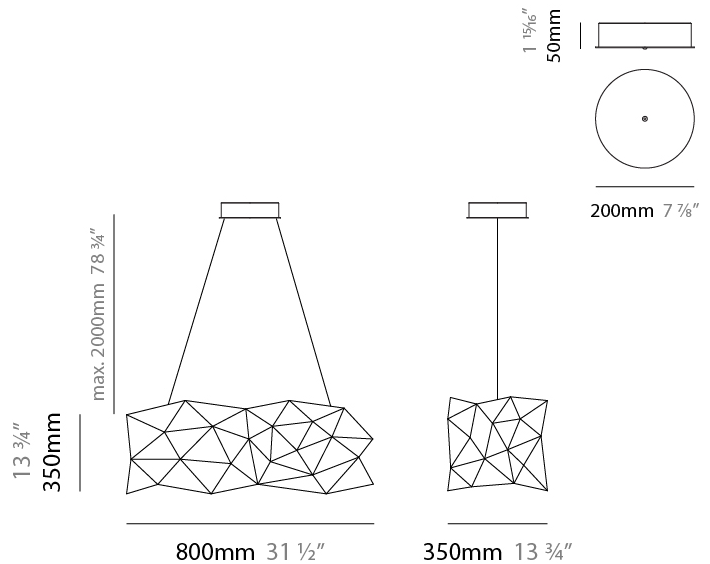

base number   LED Dimming   Color Temperature   Finish Options

1. To build a product code in our configurator select the specify button on the base model # product page
2. To build a manual product code on this datasheet choose from the options listed below in blue font and add the suffix to the base model #

GENERAL

Series: Universe Abstract
Brand: Quasar
Division: Design
Mounting Type: Suspension
Mounting Location: Ceiling
Subcategory: Ambient

PHYSICAL

Shape: Abstract
Length (mm): 800
Length (in): 31 1/2
Width (mm): 350
Width (in): 13 3/4
Height (mm): 350
Height (in): 13 3/4
Max. Overall Height (mm): 2000
Max. Overall Height (in): 78 3/4
Light Distribution: Omnidirectional
Fixture Finish: [NIC / BRA / BBR](#)
Fixture Material: Metal
Upon Request: Custom Sizes

ELECTRICAL

Number of Lamps: 35 + 1
Lamp Type: LED Retrofit
Input Wattage (W): 18.55
Bulb Included: Bulb Included
Max. Wattage Per Lamp (W): 0.33 + 7
Lamp Base: E10 + GU10
Dimming: [Non-Dimming / Phase Dimming (120vac Only)](#)
Driver Included: Yes
Driver Location: Integrated
Driver Type: Constant Voltage - 120/277Vac
Driver Class: Class 2
Input Voltage (V): 120 - 277
Output Voltage (V): 12
Lamp Voltage (V): 12
Upon Request: (Not included - see components) Integral: 0-10Vdc dimming

LED

Color Temperature (°K): [2600 / 3000 / 3500](#)
CRI: >90 CRI
Lamp Life (hrs): 50000

OPTICAL

RATINGS AND CERTIFICATIONS

Certified By: Certified for North American Standards
IP rating: IP20