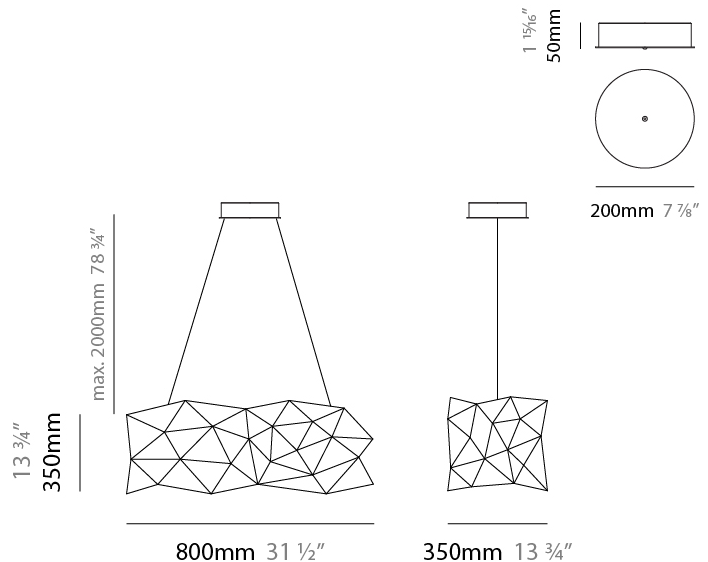

D101365-

base number   LED Dimming   Color Temperature   Finish Options

1. To build a product code in our configurator select the specify button on the base model # product page
2. To build a manual product code on this datasheet choose from the options listed below in blue font and add the suffix to the base model #

GENERAL

Series: Universe Abstract
Brand: Quasar
Division: Design
Mounting Type: Suspension
Mounting Location: Ceiling
Subcategory: Ambient

PHYSICAL

Shape: Abstract
Length (mm): 800
Length (in): 31 1/2
Width (mm): 350
Width (in): 13 3/4
Height (mm): 350
Height (in): 13 3/4
Max. Overall Height (mm): 2000
Max. Overall Height (in): 78 3/4
Light Distribution: Omnidirectional
Weight (kg): 4
Weight (lbs): 8.8
[Fixture Finish: NIC / BRA / BBR](#)
Fixture Material: Metal
Upon Request: Custom Sizes

ELECTRICAL

Number of Lamps: 35
Lamp Type: LED Retrofit
Input Wattage (W): 11.55
Bulb Included: Bulb Included
Max. Wattage Per Lamp (W): 0.3
Lamp Base: E10
[Dimming: Non-Dimming / Phase Dimming (120vac Only)](#)
Driver Included: Yes
Driver Location: Integrated
Driver Type: Constant Voltage - 120/277Vac
Driver Class: Class 2
Input Voltage (V): 120 - 277
Output Voltage (V): 12
Lamp Voltage (V): 12

LED

[Color Temperature (*K): 2600 / 3000 / 3500](#)
Max. Delivered Lumen (lm): 805 (2600K)
CRI: >90 CRI
Lamp Life (hrs): 50000

OPTICAL

RATINGS AND CERTIFICATIONS

Certified By: Certified for North American Standards
IP rating: IP20