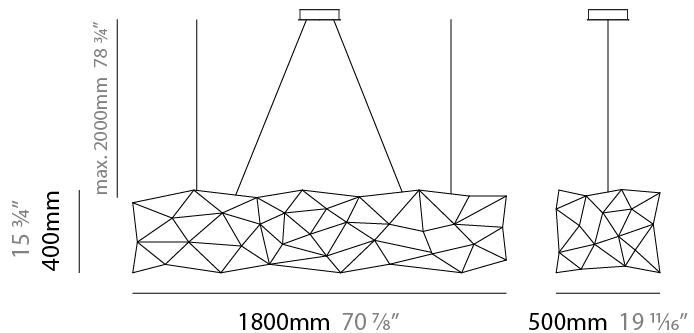

GENERAL

Series: Universe Abstract
Brand: Quasar
Division: Design
Mounting Type: Suspension
Mounting Location: Ceiling
Subcategory: Ambient

PHYSICAL

Shape: Abstract
Length (mm): 1800
Length (in): 70 ⁷/₈
Width (mm): 500
Width (in): 19 ¹¹/₁₆
Height (mm): 400
Height (in): 15 ³/₄
Max. Overall Height (mm): 2400
Max. Overall Height (in): 92 ¹/₂
Light Distribution: Omnidirectional
Weight (kg): 4.5
Weight (lbs): 9.9
[Fixture Finish: NIC / BRA / BBR](#)
Fixture Material: Metal
Upon Request: Custom Sizes

ELECTRICAL

Number of Lamps: 60
Lamp Type: LED Retrofit
Input Wattage (W): 21.78
Bulb Included: Bulb Included
Max. Wattage Per Lamp (W): 0.33
Lamp Base: E10
[Dimming: Non-Dimming / Phase Dimming (120vac Only)](#)
Driver Included: Yes
Driver Location: Integrated
Driver Type: Constant Voltage - 120/277Vac
Driver Class: Class 2
Input Voltage (V): 120 - 277
Output Voltage (V): 12
Lamp Voltage (V): 12
Upon Request: (Not included - see components) Integral: 0-10Vdc dimming

LED

[Color Temperature (°K): 2600 / 3000 / 3500](#)
Max. Delivered Lumen (lm): 1380 (2600K)
CRI: >90 CRI
Lamp Life (hrs): 50000

OPTICAL

RATINGS AND CERTIFICATIONS

Certified By: Certified for North American Standards
IP rating: IP20

PROJECT
TYPE
SPECIFIER
QUANTITY
DATE